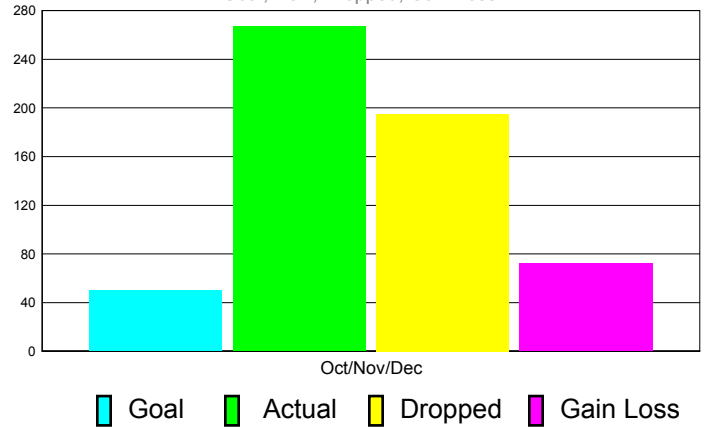

Membership Results 2011-2012

Goal, New, Dropped, Gain/Loss